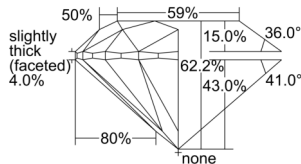

GIA®

FACSIMILE

GIA NATURAL DIAMOND DOSSIER®

August 12, 2024
GIA Report Number 7501154840
Shape and Cutting Style ..... Round Brilliant
Measurements ..... 4.43 - 4.45 x 2.77 mm

GRADING RESULTS

Carat Weight ..... 0.34 carat
Color Grade ..... E
Clarity Grade VS1
Cut Grade ..... Excellent

ADDITIONAL GRADING INFORMATION

Polish ..... Excellent
Symmetry ..... Excellent
Fluorescence ..... None
Clarity Characteristics ..... Feather, Pinpoint
Inscription(s): GIA 7501154840

GIA REPORT 7501154840

Verify this report at GIA.edu

PROPORTIONS

Profile to actual proportions

GRADING SCALES

GIA COLOR SCALE	GIA CLARITY SCALE	GIA CUT SCALE	
D	FLAWLESS	EXCELLENT	
E	INTERNALLY FLAWLESS		
F		VERY VERY SLIGHTLY INCLUDED	VERY GOOD
G	VVS₁		
H	VVS₂		
I	VS₁	GOOD	
J			VS₂
K	SI₁	FAIR	
L			SI₂
M	INCLUDED	POOR	
N			I₁
O			I₂
P			
Q			
R			
S			
T			
U			
V			
W			
X			
Y			
Z