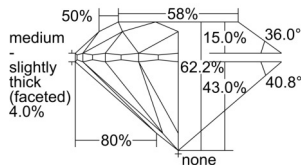

GIA®

FACSIMILE

GIA REPORT 7501157252

Verify this report at GIA.edu

GIA NATURAL DIAMOND DOSSIER®

August 09, 2024
GIA Report Number 7501157252
Shape and Cutting Style ..... Round Brilliant
Measurements ..... 4.57 - 4.59 x 2.85 mm

GRADING RESULTS

Carat Weight ..... 0.37 carat
Color Grade ..... F
Clarity Grade S11
Cut Grade ..... Excellent

ADDITIONAL GRADING INFORMATION

Polish ..... Excellent
Symmetry ..... Excellent
Fluorescence ..... None
Clarity Characteristics ..... Feather, Crystal
Inscription(s): GIA 7501157252

PROPORTIONS

Profile to actual proportions

GRADING SCALES

GIA COLOR SCALE	GIA CLARITY SCALE	GIA CUT SCALE	
D	FLAWLESS	EXCELLENT	
E	INTERNALLY FLAWLESS		
F		VVS₁	VERY GOOD
G	VVS₂		
H	VS₁	GOOD	
I	VS₂		
J	S1₁	FAIR	
K	S1₂		
L	I₁	POOR	
M	I₂		
N	I₃		
O			
P			
Q			
R			
S			
T			
U			
V			
W			
X			
Y			
Z