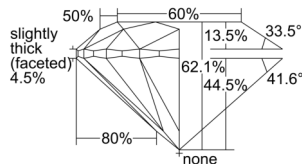

GIA®

FACSIMILE

GIA REPORT 7501169801

Verify this report at GIA.edu

GIA NATURAL DIAMOND DOSSIER®

August 12, 2024
GIA Report Number 7501169801
Shape and Cutting Style ..... Round Brilliant
Measurements ..... 4.69 - 4.72 x 2.92 mm

GRADING RESULTS

Carat Weight ..... 0.40 carat
Color Grade ..... F
Clarity Grade VS1
Cut Grade ..... Excellent

ADDITIONAL GRADING INFORMATION

Polish ..... Excellent
Symmetry ..... Excellent
Fluorescence ..... None
Clarity Characteristics ..... Feather, Pinpoint
Inscription(s): GIA 7501169801

PROPORTIONS

Profile to actual proportions

GRADING SCALES

GIA COLOR SCALE	GIA CLARITY SCALE	GIA CUT SCALE	
D	FLAWLESS	EXCELLENT	
E	INTERNALLY FLAWLESS		
F		VVS₁	VERY GOOD
G	VVS₂		
H	VS₁	GOOD	
I	VS₂		
J	SI₁	FAIR	
K	SI₂		
L	I₁	POOR	
M			I₂
N	I₃		
O			
P			
Q			
R			
S			
T			
U			
V			
W			
X			
Y			
Z