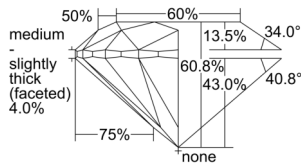

GIA®

FACSIMILE

GIA REPORT 7501171768

Verify this report at GIA.edu

GIA NATURAL DIAMOND DOSSIER®

August 13, 2024
GIA Report Number 7501171768
Shape and Cutting Style ..... Round Brilliant
Measurements ..... 5.41 - 5.42 x 3.29 mm

GRADING RESULTS

Carat Weight ..... 0.60 carat
Color Grade ..... H
Clarity Grade VS1
Cut Grade ..... Excellent

ADDITIONAL GRADING INFORMATION

Polish ..... Very Good
Symmetry ..... Very Good
Fluorescence ..... None
Clarity Characteristics..... Feather, Needle, Pinpoint
Inscription(s): GIA 7501171768

PROPORTIONS

Profile to actual proportions

GRADING SCALES

GIA COLOR SCALE	GIA CLARITY SCALE	GIA CUT SCALE	
D	FLAWLESS	EXCELLENT	
E	INTERNALLY FLAWLESS		
F		VVS₁	VERY GOOD
G	VVS₂		
H	VS₁	GOOD	
I	VS₂		
J	SI₁	FAIR	
K	SI₂		
L	I₁	POOR	
M	I₂		
N	I₃		
O			
P			
Q			
R			
S			
T			
U			
V			
W			
X			
Y			
Z