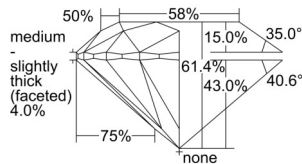

GIA®

FACSIMILE

GIA NATURAL DIAMOND DOSSIER®

August 12, 2024
GIA Report Number 7501174636
Shape and Cutting Style ..... Round Brilliant
Measurements ..... 4.28 - 4.30 x 2.63 mm

GRADING RESULTS

Carat Weight ..... 0.30 carat
Color Grade I
Clarity Grade VVS2
Cut Grade ..... Excellent

ADDITIONAL GRADING INFORMATION

Polish ..... Excellent
Symmetry ..... Excellent
Fluorescence ..... None
Clarity Characteristics ..... Needle, Pinpoint
Inscription(s): GIA 7501174636

GIA REPORT 7501174636

Verify this report at GIA.edu

PROPORTIONS

Profile to actual proportions

GRADING SCALES

GIA COLOR SCALE	GIA CLARITY SCALE	GIA CUT SCALE
COLOURLESS D	FLAWLESS	EXCELLENT
E	INTERNALLY FLAWLESS	
F	VVS₁	VERY GOOD
G		
H	VVS₂	GOOD
I	VS₁	
J	VS₂	FAIR
K	SI₁	
L	SI₂	POOR
M	I₁	
N	I₂	
O	I₃	
P		
Q		
R		
S		
T		
U		
V		
W		
X		
Y		
Z