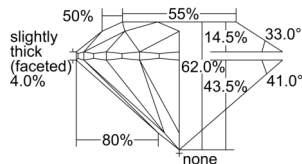

GIA®

FACSIMILE

GIA NATURAL DIAMOND DOSSIER®

August 13, 2024
GIA Report Number 7501174646
Shape and Cutting Style ..... Round Brilliant
Measurements ..... 5.14 - 5.15 x 3.19 mm

GRADING RESULTS

Carat Weight ..... 0.51 carat
Color Grade ..... F
Clarity Grade SI2
Cut Grade ..... Excellent

ADDITIONAL GRADING INFORMATION

Polish ..... Excellent
Symmetry ..... Excellent
Fluorescence ..... None
Clarity Characteristics ..... Crystal, Cloud
Inscription(s): GIA 7501174646

GIA REPORT 7501174646

Verify this report at GIA.edu

PROPORTIONS

Profile to actual proportions

GRADING SCALES

GIA COLOR SCALE

COLOURESS	D
	E
	F
	G
	H
	I
	J
NEAR COLOURESS	K
	L
FAIN	M
	N
	O
	P
VERY LIGHT	Q
	R
	S
	T
	U
	V
	W
	X
	Y
LIGHT	Z

GIA CLARITY SCALE

	FLAWLESS
	INTERNALLY FLAWLESS
VERY VERY SLIGHTLY INCLUDED	VVS₁
	VVS₂
VERY SLIGHTLY INCLUDED	VS₁
	VS₂
SLIGHTLY INCLUDED	SI₁
	SI₂
INCLUDED	I₁
	I₂
	I₃

GIA CUT SCALE

	EXCELLENT
	VERY GOOD
	GOOD
	FAIR
	POOR