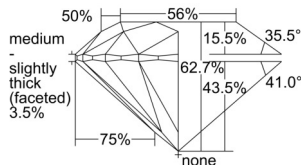

GIA®

FACSIMILE

GIA REPORT

7501176136

Verify this report at GIA.edu

GIA NATURAL DIAMOND DOSSIER®

August 13, 2024
GIA Report Number 7501176136
Shape and Cutting Style ..... Round Brilliant
Measurements ..... 4.27 - 4.30 x 2.69 mm

GRADING RESULTS

Carat Weight ..... 0.30 carat
Color Grade ..... E
Clarity Grade VS2
Cut Grade ..... Excellent

ADDITIONAL GRADING INFORMATION

Polish ..... Excellent
Symmetry ..... Excellent
Fluorescence ..... None
Clarity Characteristics..... Cloud, Crystal, Feather
Inspection(s): GIA 7501176136

PROPORTIONS

Profile to actual proportions

GRADING SCALES

GIA COLOR SCALE	GIA CLARITY SCALE	GIA CUT SCALE	
D	FLAWLESS	EXCELLENT	
E	INTERNALLY FLAWLESS		
F		VVS₁	VERY GOOD
G	VVS₂		
H	VS₁	GOOD	
I	VS₂		
J	SI₁	FAIR	
K	SI₂		
L	I₁	POOR	
M	I₂		
N	I₃		
O			
P			
Q			
R			
S			
T			
U			
V			
W			
X			
Y			
Z