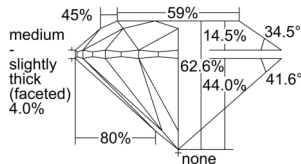

GIA®

FACSIMILE

GIA NATURAL DIAMOND DOSSIER®

August 14, 2024
GIA Report Number 7501177140
Shape and Cutting Style ..... Round Brilliant
Measurements ..... 5.20 - 5.23 x 3.26 mm

GRADING RESULTS

Carat Weight ..... 0.55 carat
Color Grade ..... J
Clarity Grade S11
Cut Grade ..... Excellent

ADDITIONAL GRADING INFORMATION

Polish ..... Excellent
Symmetry ..... Excellent
Fluorescence ..... Strong Blue
Clarity Characteristics ..... Crystal, Cloud
Inscription(s): GIA 7501177140

GIA REPORT 7501177140

Verify this report at GIA.edu

PROPORTIONS

Profile to actual proportions