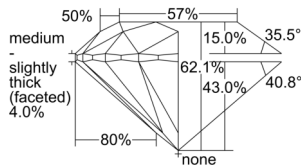

GIA®

FACSIMILE

GIA REPORT 7501178389

Verify this report at GIA.edu

GIA NATURAL DIAMOND DOSSIER®

August 13, 2024
GIA Report Number 7501178389
Shape and Cutting Style ..... Round Brilliant
Measurements ..... 5.24 - 5.27 x 3.26 mm

GRADING RESULTS

Carat Weight ..... 0.56 carat
Color Grade ..... F
Clarity Grade VS1
Cut Grade ..... Excellent

ADDITIONAL GRADING INFORMATION

Polish ..... Excellent
Symmetry ..... Excellent
Fluorescence ..... None
Clarity Characteristics..... Crystal, Needle, Pinpoint
Inscription(s): GIA 7501178389

PROPORTIONS

Profile to actual proportions

GRADING SCALES

GIA COLOR SCALE	GIA CLARITY SCALE	GIA CUT SCALE	
D	FLAWLESS	EXCELLENT	
E	INTERNALLY FLAWLESS		
F		VVS₁	VERY GOOD
G	VVS₂		
H	VS₁	GOOD	
I	VS₂		
J	SI₁	FAIR	
K	SI₂		
L	I₁	POOR	
M	I₂		
N	I₃		
O			
P			
Q			
R			
S			
T			
U			
V			
W			
X			
Y			
Z