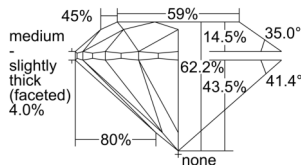

GIA®

FACSIMILE

GIA NATURAL DIAMOND DOSSIER®

August 13, 2024
GIA Report Number 7501178843
Shape and Cutting Style ..... Round Brilliant
Measurements ..... 3.91 - 3.93 x 2.44 mm

GRADING RESULTS

Carat Weight ..... 0.23 carat
Color Grade ..... E
Clarity Grade VS1
Cut Grade ..... Excellent

ADDITIONAL GRADING INFORMATION

Polish ..... Excellent
Symmetry ..... Excellent
Fluorescence ..... None
Clarity Characteristics..... Crystal, Feather, Pinpoint
Inscription(s): GIA 7501178843

GIA REPORT 7501178843

Verify this report at GIA.edu

PROPORTIONS

Profile to actual proportions