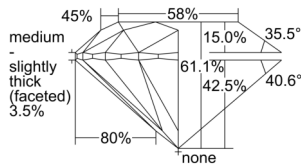

GIA®

FACSIMILE

GIA REPORT 7501179091

Verify this report at GIA.edu

GIA NATURAL DIAMOND DOSSIER®

August 14, 2024
GIA Report Number 7501179091
Shape and Cutting Style ..... Round Brilliant
Measurements ..... 3.68 - 3.71 x 2.26 mm

GRADING RESULTS

Carat Weight ..... 0.19 carat
Color Grade ..... H
Clarity Grade VS1
Cut Grade ..... Excellent

ADDITIONAL GRADING INFORMATION

Polish ..... Excellent
Symmetry ..... Excellent
Fluorescence ..... Faint
Clarity Characteristics ..... Feather, Pinpoint
Inscription(s): GIA 7501179091

PROPORTIONS

Profile to actual proportions

GRADING SCALES

GIA COLOR SCALE	GIA CLARITY SCALE	GIA CUT SCALE	
D	FLAWLESS	EXCELLENT	
E	INTERNALLY FLAWLESS		
F		VVS₁	VERY GOOD
G	VVS₂		
H	VS₁	GOOD	
I	VS₂		
J	SI₁	FAIR	
K	SI₂		
L	I₁	POOR	
M			
N			
O	I₂		
P			
Q	I₃		
R			
S			
T			
U			
V			
W			
X			
Y			
Z