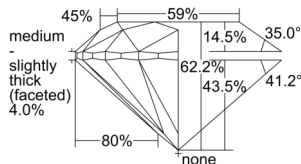

GIA®

FACSIMILE

GIA REPORT 7501179355

Verify this report at GIA.edu

GIA NATURAL DIAMOND DOSSIER®

August 16, 2024
GIA Report Number 7501179355
Shape and Cutting Style ..... Round Brilliant
Measurements ..... 6.14 - 6.18 x 3.83 mm

GRADING RESULTS

Carat Weight ..... 0.90 carat
Color Grade ..... F
Clarity Grade VS1
Cut Grade ..... Excellent

ADDITIONAL GRADING INFORMATION

Polish ..... Excellent
Symmetry ..... Excellent
Fluorescence ..... Faint
Clarity Characteristics ..... Cloud, Needle, Pinpoint
Inscription(s): GIA 7501179355

PROPORTIONS

Profile to actual proportions

GRADING SCALES

GIA COLOR SCALE	GIA CLARITY SCALE	GIA CUT SCALE
D	FLAWLESS	EXCELLENT
E	FLAWLESS	
F	INTERNALLY FLAWLESS	VERY GOOD
G	FLAWLESS	
H	VVS₁	GOOD
I	VVS₂	
J	VS₁	FAIR
K	VS₂	
L	SI₁	POOR
M	SI₂	
N	I₁	
O	I₂	
P	I₃	
Q		
R		
S		
T		
U		
V		
W		
X		
Y		
Z