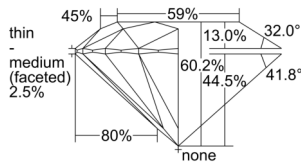

GIA®

FACSIMILE

GIA REPORT 7501180850

Verify this report at GIA.edu

GIA NATURAL DIAMOND DOSSIER®

September 12, 2024
GIA Report Number 7501180850
Shape and Cutting Style ..... Round Brilliant
Measurements ..... 6.30 - 6.36 x 3.81 mm

GRADING RESULTS

Carat Weight ..... 0.91 carat
Color Grade ..... F
Clarity Grade VVS1
Cut Grade ..... Excellent

ADDITIONAL GRADING INFORMATION

Polish ..... Excellent
Symmetry ..... Excellent
Fluorescence ..... None
Clarity Characteristics ..... Pinpoint, Feather
Inscription(s): GIA 7501180850

PROPORTIONS

Profile to actual proportions

GRADING SCALES

GIA COLOR SCALE	GIA CLARITY SCALE	GIA CUT SCALE	
D	FLAWLESS	EXCELLENT	
E	INTERNALLY FLAWLESS		
F		VVS₁	VERY GOOD
G	VVS₂		
H	VS₁	GOOD	
I	VS₂		
J	SI₁	FAIR	
K	SI₂		
L	I₁	POOR	
M			
N			
O	I₂		
P			
Q			
R	I₃		
S			
T			
U			
V			
W			
X			
Y			
Z