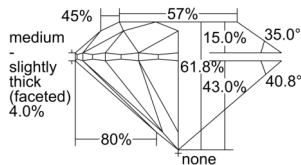

GIA®

FACSIMILE

GIA REPORT 7501199836

Verify this report at GIA.edu

GIA NATURAL DIAMOND DOSSIER®

August 14, 2024
GIA Report Number 7501199836
Shape and Cutting Style ..... Round Brilliant
Measurements ..... 4.58 - 4.60 x 2.84 mm

GRADING RESULTS

Carat Weight ..... 0.37 carat
Color Grade ..... H
Clarity Grade VS1
Cut Grade ..... Excellent

ADDITIONAL GRADING INFORMATION

Polish ..... Excellent
Symmetry ..... Excellent
Fluorescence ..... None
Clarity Characteristics ..... Cloud
Inscription(s): GIA 7501199836

PROPORTIONS

Profile to actual proportions

GRADING SCALES

GIA COLOR SCALE	GIA CLARITY SCALE	GIA CUT SCALE
D	FLAWLESS	EXCELLENT
E	INTERNALLY FLAWLESS	
F	VVS₁	VERY GOOD
G		
H	VS₁	GOOD
I		
J	SI₁	FAIR
K		
L	I₁	POOR
M		
N	I₂	
O		
P	I₃	
Q		
R		
S		
T		
U		
V		
W		
X		
Y		
Z