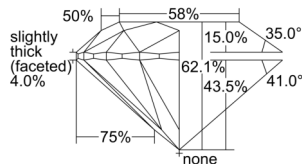

GIA®

FACSIMILE

GIA REPORT 7501203768

Verify this report at GIA.edu

GIA NATURAL DIAMOND DOSSIER®

August 16, 2024
GIA Report Number 7501203768
Shape and Cutting Style ..... Round Brilliant
Measurements ..... 5.66 - 5.68 x 3.52 mm

GRADING RESULTS

Carat Weight ..... 0.70 carat
Color Grade ..... F
Clarity Grade VS1
Cut Grade ..... Excellent

ADDITIONAL GRADING INFORMATION

Polish ..... Excellent
Symmetry ..... Excellent
Fluorescence ..... None
Clarity Characteristics ..... Cloud, Needle
Inscription(s): GIA 7501203768

PROPORTIONS

Profile to actual proportions

GRADING SCALES

GIA COLOR SCALE	GIA CLARITY SCALE	GIA CUT SCALE	
D	FLAWLESS	EXCELLENT	
E	INTERNALLY FLAWLESS		
F		VVS₁	VERY GOOD
G	VVS₂		
H	VS₁	GOOD	
I	VS₂		
J	SI₁	FAIR	
K	SI₂		
L	I₁	POOR	
M			
N			
O	I₂		
P			
Q			
R	I₃		
S			
T			
U			
V			
W			
X			
Y			
Z