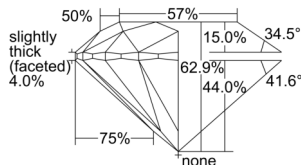

GIA®

FACSIMILE

GIA REPORT 7501207737

Verify this report at gia.edu

GIA NATURAL DIAMOND DOSSIER®

August 20, 2024
GIA Report Number 7501207737
Shape and Cutting Style ..... Round Brilliant
Measurements ..... 5.66 - 5.70 x 3.57 mm

GRADING RESULTS

Carat Weight ..... 0.70 carat
Color Grade ..... G
Clarity Grade S11
Cut Grade ..... Excellent

ADDITIONAL GRADING INFORMATION

Polish ..... Excellent
Symmetry ..... Excellent
Fluorescence ..... None
Clarity Characteristics..... Cloud, Crystal, Feather
Inspection(s): GIA 7501207737

PROPORTIONS

Profile to actual proportions