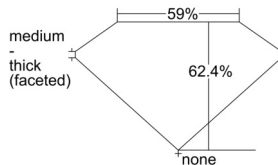

GIA®

FACSIMILE

GIA REPORT 7501213381

Verify this report at GIA.edu

GIA NATURAL DIAMOND DOSSIER®

August 19, 2024
GIA Report Number 7501213381
Shape and Cutting Style ..... Pear Brilliant
Measurements ..... 6.56 x 4.20 x 2.62 mm

GRADING RESULTS

Carat Weight ..... 0.42 carat
Color Grade ..... F
Clarity Grade SI1

ADDITIONAL GRADING INFORMATION

Polish ..... Very Good
Symmetry ..... Very Good
Fluorescence ..... Faint
Clarity Characteristics ..... Crystal, Cloud
Inscription(s): GIA 7501213381

PROPORTIONS

Profile not to actual proportions

GRADING SCALES

GIA COLOR SCALE		GIA CLARITY SCALE			
COLORLESS	D	VERY VERY SLIGHTLY INCLUDED	FLAWLESS		
	E		INTERNALLY FLAWLESS		
	F	VERY SLIGHTLY INCLUDED	VVS₁		
	G		VVS₂		
	H		VS₁		
	NEAR COLORLESS	I	SLIGHTLY INCLUDED	VS₂	
		J		SI₁	
		FAINT	K	INCLUDED	SI₂
			L		I₁
			M		I₂
VERT LIGHT	N		INCLUDED	I₃	
	O				
	P				
	Q				
	R				
LIGHT	S				
	T				
	U				
	V				
	W				
	X				
	Y				
	Z