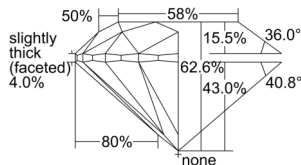

GIA®

FACSIMILE

GIA REPORT 7501216401

Verify this report at GIA.edu

GIA NATURAL DIAMOND DOSSIER®

August 19, 2024
GIA Report Number 7501216401
Shape and Cutting Style ..... Round Brilliant
Measurements ..... 6.11 - 6.16 x 3.84 mm

GRADING RESULTS

Carat Weight ..... 0.91 carat
Color Grade ..... H
Clarity Grade VVS1
Cut Grade ..... Excellent

ADDITIONAL GRADING INFORMATION

Polish ..... Excellent
Symmetry ..... Excellent
Fluorescence ..... Medium Blue
Clarity Characteristics..... Pinpoint, Indented Natural
Inscription(s): GIA 7501216401

PROPORTIONS

Profile to actual proportions

GRADING SCALES

GIA COLOR SCALE	GIA CLARITY SCALE	GIA CUT SCALE	
D	FLAWLESS	EXCELLENT	
E	INTERNALLY FLAWLESS		
F		VVS₁	VERY GOOD
G	VVS₂		
H	VS₁	GOOD	
I	VS₂		
J	SI₁	FAIR	
K	SI₂		
L	I₁	POOR	
M	I₂		
N	I₃		
O			
P			
Q			
R			
S			
T			
U			
V			
W			
X			
Y			
Z