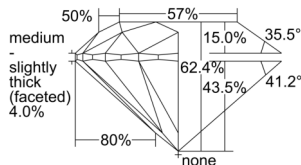

GIA®

FACSIMILE

GIA REPORT 7501233925

Verify this report at GIA.edu

GIA NATURAL DIAMOND DOSSIER®

August 21, 2024
GIA Report Number 7501233925
Shape and Cutting Style ..... Round Brilliant
Measurements ..... 4.29 - 4.31 x 2.69 mm

GRADING RESULTS

Carat Weight ..... 0.30 carat
Color Grade L
Clarity Grade VS1
Cut Grade ..... Very Good

ADDITIONAL GRADING INFORMATION

Polish ..... Excellent
Symmetry ..... Excellent
Fluorescence ..... None
Clarity Characteristics ..... Cloud, Pinpoint
Inscription(s): GIA 7501233925

PROPORTIONS

Profile to actual proportions

GRADING SCALES

GIA COLOR SCALE	GIA CLARITY SCALE	GIA CUT SCALE	
D	FLAWLESS	EXCELLENT	
E	INTERNALLY FLAWLESS		
F		VVS₁	VERY GOOD
G	VVS₂		
H	VS₁	GOOD	
I	VS₂		
J	SI₁	FAIR	
K	SI₂		
L	I₁	POOR	
M	I₂		
N	I₃		
O			
P			
Q			
R			
S			
T			
U			
V			
W			
X			
Y			
Z