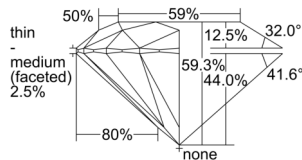

GIA®

FACSIMILE

GIA NATURAL DIAMOND DOSSIER®

August 22, 2024
GIA Report Number 7501242456
Shape and Cutting Style ..... Round Brilliant
Measurements ..... 4.08 - 4.11 x 2.43 mm

GRADING RESULTS

Carat Weight ..... 0.24 carat
Color Grade ..... D
Clarity Grade S11
Cut Grade ..... Excellent

ADDITIONAL GRADING INFORMATION

Polish ..... Excellent
Symmetry ..... Excellent
Fluorescence ..... Faint
Clarity Characteristics ..... Crystal
Inscription(s): GIA 7501242456

GIA REPORT 7501242456

Verify this report at GIA.edu

PROPORTIONS

Profile to actual proportions

GRADING SCALES

GIA COLOR SCALE	GIA CLARITY SCALE	GIA CUT SCALE	
D	FLAWLESS	EXCELLENT	
E	INTERNALLY FLAWLESS		
F		VVS₁	VERY GOOD
G	VVS₂		
H	VS₁	GOOD	
I	VS₂		
J	S1₁	FAIR	
K	S1₂		
L	I₁	POOR	
M	I₂		
N	I₃		
O			
P			
Q			
R			
S			
T			
U			
V			
W			
X			
Y			
Z