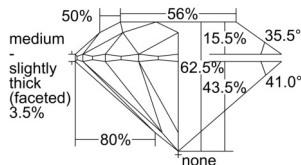

GIA®

FACSIMILE

GIA REPORT 7501259605

Verify this report at GIA.edu

GIA NATURAL DIAMOND DOSSIER®

August 22, 2024
GIA Report Number 7501259605
Shape and Cutting Style ..... Round Brilliant
Measurements ..... 5.79 - 5.81 x 3.63 mm

GRADING RESULTS

Carat Weight ..... 0.75 carat
Color Grade ..... F
Clarity Grade VS1
Cut Grade ..... Excellent

ADDITIONAL GRADING INFORMATION

Polish ..... Excellent
Symmetry ..... Excellent
Fluorescence ..... None
Clarity Characteristics..... Crystal, Feather, Pinpoint
Inspection(s): GIA 7501259605

PROPORTIONS

Profile to actual proportions

GRADING SCALES

GIA COLOR SCALE

COLORLESS	D
	E
	F
	G
	H
	I
	J
NEAR COLORLESS	K
	L
Faint	M
	N
	O
	P
Very Light	Q
	R
	S
	T
	U
	V
Light	W
	X
	Y
	Z

GIA CLARITY SCALE

FLAWLESS	VERY VERY SLIGHTLY INCLUDED	VS₁	VS₂	VS₁	VS₂	SI₁	SI₂	I₁	I₂	I₃		
											FLAWLESS	INTERNALLY FLAWLESS

GIA CUT SCALE

EXCELLENT
VERY GOOD
GOOD
FAIR
POOR