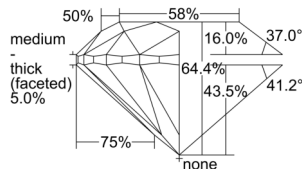

GIA®

FACSIMILE

GIA REPORT

7501263511

Verify this report at GIA.edu

GIA NATURAL DIAMOND DOSSIER®

August 28, 2024
GIA Report Number 7501263511
Shape and Cutting Style ..... Round Brilliant
Measurements ..... 5.54 - 5.56 x 3.58 mm

GRADING RESULTS

Carat Weight ..... 0.70 carat
Color Grade ..... E
Clarity Grade S11
Cut Grade ..... Very Good

ADDITIONAL GRADING INFORMATION

Polish ..... Excellent
Symmetry ..... Excellent
Fluorescence ..... None
Clarity Characteristics..... Cloud, Crystal, Indented Natural
Inscription(s): GIA 7501263511

PROPORTIONS

Profile to actual proportions

GRADING SCALES

GIA COLOR SCALE	GIA CLARITY SCALE	GIA CUT SCALE	
D	FLAWLESS	EXCELLENT	
E	INTERNALLY FLAWLESS		
F		VVS₁	VERY GOOD
G	VVS₂		
H	VS₁	GOOD	
I	VS₂		
J	S1₁	FAIR	
K	S1₂		
L	I₁	POOR	
M	I₂		
N	I₃		
O			
P			
Q			
R			
S			
T			
U			
V			
W			
X			
Y			
Z