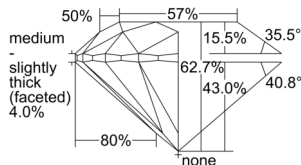

GIA®

FACSIMILE

GIA REPORT 7501270906

Verify this report at GIA.edu

GIA NATURAL DIAMOND DOSSIER®

August 26, 2024
GIA Report Number 7501270906
Shape and Cutting Style ..... Round Brilliant
Measurements ..... 4.44 - 4.47 x 2.79 mm

GRADING RESULTS

Carat Weight ..... 0.34 carat
Color Grade ..... F
Clarity Grade S11
Cut Grade ..... Excellent

ADDITIONAL GRADING INFORMATION

Polish ..... Excellent
Symmetry ..... Excellent
Fluorescence ..... None
Clarity Characteristics ..... Feather
Inscription(s): GIA 7501270906

PROPORTIONS

Profile to actual proportions