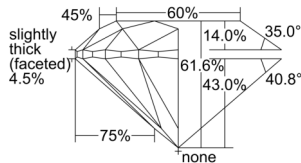

GIA®

FACSIMILE

GIA REPORT 7501275105

Verify this report at GIA.edu

GIA NATURAL DIAMOND DOSSIER®

August 28, 2024
GIA Report Number 7501275105
Shape and Cutting Style ..... Round Brilliant
Measurements ..... 5.07 - 5.10 x 3.13 mm

GRADING RESULTS

Carat Weight ..... 0.50 carat
Color Grade ..... D
Clarity Grade VS1
Cut Grade ..... Excellent

ADDITIONAL GRADING INFORMATION

Polish ..... Excellent
Symmetry ..... Excellent
Fluorescence ..... Medium Blue
Clarity Characteristics..... Cloud, Crystal, Pinpoint
Inscription(s): GIA 7501275105

PROPORTIONS

Profile to actual proportions

GRADING SCALES

GIA COLOR SCALE	GIA CLARITY SCALE	GIA CUT SCALE	
D	FLAWLESS	EXCELLENT	
E	INTERNALLY FLAWLESS		
F		VVS₁	VERY GOOD
G	VVS₂		
H	VS₁	GOOD	
I	VS₂		
J	SI₁	FAIR	
K	SI₂		
L	I₁	POOR	
M	I₂		
N	I₃		
O			
P			
Q			
R			
S			
T			
U			
V			
W			
X			
Y			
Z