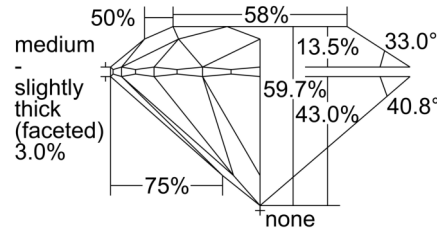

GIA NATURAL DIAMOND GRADING REPORT

August 28, 2024

GIA Report Number 7501276388

Shape and Cutting Style Round Brilliant

Measurements 6.69 - 6.73 x 4.01 mm

GRADING RESULTS

Carat Weight 1.10 carat

Color Grade G

Clarity Grade VS2

Cut Grade Excellent

ADDITIONAL GRADING INFORMATION

Polish Excellent

Symmetry Excellent

Fluorescence None

Inscription(s): GIA 7501276388

Comments: Additional clouds are not shown. Pinpoints are not shown.

PROPORTIONS

Profile to actual proportions

CLARITY CHARACTERISTICS

KEY TO SYMBOLS*

- Cloud
- Crystal

* Red symbols denote internal characteristics (inclusions). Green or black symbols denote external characteristics (blemishes). Diagram is an approximate representation of the diamond, and symbols shown indicate type, position, and approximate size of clarity characteristics. All clarity characteristics may not be shown. Details of finish are not shown.