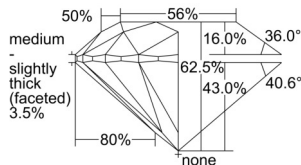

GIA®

FACSIMILE

GIA REPORT 7501281356

Verify this report at GIA.edu

GIA NATURAL DIAMOND DOSSIER®

August 27, 2024
GIA Report Number 7501281356
Shape and Cutting Style ..... Round Brilliant
Measurements ..... 4.68 - 4.71 x 2.93 mm

GRADING RESULTS

Carat Weight ..... 0.40 carat
Color Grade ..... H
Clarity Grade VS1
Cut Grade ..... Excellent

ADDITIONAL GRADING INFORMATION

Polish ..... Excellent
Symmetry ..... Excellent
Fluorescence ..... None
Clarity Characteristics..Crystal, Pinpoint, Cloud, Indented Natural
Inscription(s): GIA 7501281356

PROPORTIONS

Profile to actual proportions

GRADING SCALES

GIA COLOR SCALE	GIA CLARITY SCALE	GIA CUT SCALE	
D	FLAWLESS	EXCELLENT	
E	INTERNALLY FLAWLESS		
F		VVS₁	VERY GOOD
G	VVS₂		
H	VS₁	GOOD	
I	VS₂		
J	SI₁	FAIR	
K	SI₂		
L	I₁	POOR	
M	I₂		
N	I₃		
O			
P			
Q			
R			
S			
T			
U			
V			
W			
X			
Y			
Z