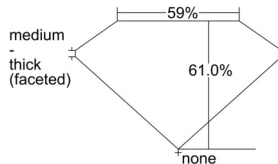

GIA®

FACSIMILE

GIA REPORT 7501288223

Verify this report at GIA.edu

GIA NATURAL DIAMOND DOSSIER®

August 27, 2024
GIA Report Number 7501288223
Shape and Cutting Style ..... Marquise Brilliant
Measurements ..... 8.57 x 4.21 x 2.57 mm

GRADING RESULTS

Carat Weight ..... 0.52 carat
Color Grade ..... E
Clarity Grade VVS2

ADDITIONAL GRADING INFORMATION

Polish ..... Excellent
Symmetry ..... Excellent
Fluorescence ..... None
Clarity Characteristics..... Needle, Pinpoint, Cloud
Inscription(s): GIA 7501288223

PROPORTIONS

Profile not to actual proportions

GRADING SCALES

GIA COLOR SCALE		GIA CLARITY SCALE			
COLORLESS	D	VERY VERY SLIGHTLY INCLUDED	FLAWLESS		
	E		INTERNALLY FLAWLESS		
	F	VERY SLIGHTLY INCLUDED	VVS₁		
	G		VVS₂		
	H		VS₁		
	NEAR COLORLESS	I	SLIGHTLY INCLUDED	VS₂	
		J		SI₁	
		FAINT	K	INCLUDED	SI₂
			L		I₁
			M		I₂
VERT LIGHT	N	LIGHT	I₃		
	O				
	P				
	Q				
	R