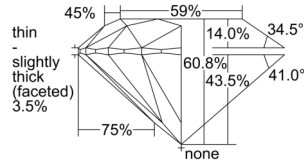

GIA®

FACSIMILE

GIA REPORT

7501297744

Verify this report at GIA.edu

GIA NATURAL DIAMOND DOSSIER®

September 02, 2024
GIA Report Number 7501297744
Shape and Cutting Style ..... Round Brilliant
Measurements ..... 5.52 - 5.56 x 3.37 mm

GRADING RESULTS

Carat Weight ..... 0.63 carat
Color Grade ..... E
Clarity Grade VS1
Cut Grade ..... Excellent

ADDITIONAL GRADING INFORMATION

Polish ..... Excellent
Symmetry ..... Excellent
Fluorescence ..... None
Clarity Characteristics..... Crystal, Needle, Pinpoint, Cloud
Inscription(s): GIA 7501297744

PROPORTIONS

Profile to actual proportions

GRADING SCALES

GIA COLOR SCALE	GIA CLARITY SCALE	GIA CUT SCALE	
D	FLAWLESS	EXCELLENT	
E	INTERNALLY FLAWLESS		
F		VVS₁	VERY GOOD
G	VVS₂		
H	VS₁	GOOD	
I	VS₂		
J	SI₁	FAIR	
K	SI₂		
L	I₁	POOR	
M	I₂		
N	I₃		
O			
P			
Q			
R			
S			
T			
U			
V			
W			
X			
Y			
Z