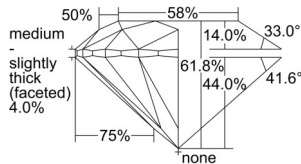

GIA®

FACSIMILE

GIA REPORT 7501306938

Verify this report at GIA.edu

GIA NATURAL DIAMOND DOSSIER®

August 29, 2024
GIA Report Number 7501306938
Shape and Cutting Style ..... Round Brilliant
Measurements ..... 4.29 - 4.32 x 2.66 mm

GRADING RESULTS

Carat Weight ..... 0.30 carat
Color Grade ..... F
Clarity Grade S11
Cut Grade ..... Excellent

ADDITIONAL GRADING INFORMATION

Polish ..... Excellent
Symmetry ..... Excellent
Fluorescence ..... None
Clarity Characteristics..... Crystal, Cloud, Feather
Inscription(s): GIA 7501306938

PROPORTIONS

Profile to actual proportions

GRADING SCALES

GIA COLOR SCALE	GIA CLARITY SCALE	GIA CUT SCALE	
D	FLAWLESS	EXCELLENT	
E	INTERNALLY FLAWLESS		
F		VVS₁	VERY GOOD
G	VVS₂		
H	VS₁	GOOD	
I	VS₂		
J	S1₁	FAIR	
K	S1₂		
L	I₁	POOR	
M	I₂		
N	I₃		
O			
P			
Q			
R			
S			
T			
U			
V			
W			
X			
Y			
Z