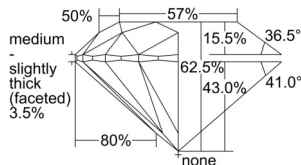

GIA®

FACSIMILE

GIA REPORT 7501312455

Verify this report at GIA.edu

GIA NATURAL DIAMOND DOSSIER®

August 30, 2024
GIA Report Number 7501312455
Shape and Cutting Style ..... Round Brilliant
Measurements ..... 4.48 - 4.50 x 2.81 mm

GRADING RESULTS

Carat Weight ..... 0.35 carat
Color Grade ..... F
Clarity Grade S11
Cut Grade ..... Excellent

ADDITIONAL GRADING INFORMATION

Polish ..... Very Good
Symmetry ..... Excellent
Fluorescence ..... Faint
Clarity Characteristics..... Crystal, Cloud, Feather
Inscription(s): GIA 7501312455

PROPORTIONS

Profile to actual proportions

GRADING SCALES

GIA COLOR SCALE	GIA CLARITY SCALE	GIA CUT SCALE
COLOURLESS	FLAWLESS	EXCELLENT
D	INTERNALLY FLAWLESS	
E	VVS₁	VERY GOOD
F		
G	VVS₂	
H	VS₁	GOOD
I		
J	VS₂	
K	SI₁	FAIR
L		
M	SI₂	
N	I₁	POOR
O		
P	I₂	
Q	I₃	
R		
S		
T		
U		
V		
W		
X		
Y		
Z