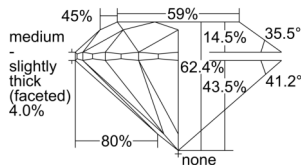

GIA®

FACSIMILE

GIA REPORT 7501321532

Verify this report at GIA.edu

GIA NATURAL DIAMOND DOSSIER®

September 02, 2024
GIA Report Number 7501321532
Shape and Cutting Style ..... Round Brilliant
Measurements ..... 6.11 - 6.16 x 3.83 mm

GRADING RESULTS

Carat Weight ..... 0.90 carat
Color Grade I
Clarity Grade S11
Cut Grade ..... Excellent

ADDITIONAL GRADING INFORMATION

Polish ..... Excellent
Symmetry ..... Excellent
Fluorescence ..... Faint
Clarity Characteristics ..... Feather, Crystal
Inscription(s): GIA 7501321532

PROPORTIONS

Profile to actual proportions

GRADING SCALES

GIA COLOR SCALE	GIA CLARITY SCALE	GIA CUT SCALE	
D	FLAWLESS	EXCELLENT	
E	INTERNALLY FLAWLESS		
F		VVS₁	VERY GOOD
G	VVS₂		
H	VS₁	GOOD	
I	VS₂		
J	S1₁	FAIR	
K	S1₂		
L	I₁	POOR	
M	I₂		
N	I₃		
O			
P			
Q			
R			
S			
T			
U			
V			
W			
X			
Y			
Z