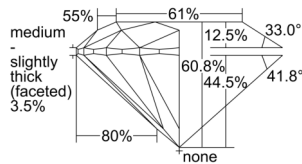

GIA®

FACSIMILE

GIA REPORT

7501325651

Verify this report at GIA.edu

GIA NATURAL DIAMOND DOSSIER®

September 02, 2024
GIA Report Number 7501325651
Shape and Cutting Style ..... Round Brilliant
Measurements ..... 4.73 - 4.78 x 2.89 mm

GRADING RESULTS

Carat Weight ..... 0.40 carat
Color Grade ..... E
Clarity Grade VVS2
Cut Grade ..... Excellent

ADDITIONAL GRADING INFORMATION

Polish ..... Excellent
Symmetry ..... Excellent
Fluorescence ..... None
Clarity Characteristics..... Cloud, Pinpoint, Feather, Indented
Natural

Inscription(s): GIA 7501325651

PROPORTIONS

Profile to actual proportions

GRADING SCALES

GIA COLOR SCALE	GIA CLARITY SCALE	GIA CUT SCALE
D	FLAWLESS	EXCELLENT
E	INTERNALLY FLAWLESS	
F	VVS₁	VERY GOOD
G		
H	VS₁	GOOD
I		
J	VS₂	FAIR
K		
L	SI₁	POOR
M		
N	I₁	
O		
P	I₂	
Q		
R	I₃	
S		
T		
U		
V		
W		
X		
Y		
Z