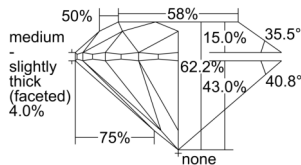

GIA®

FACSIMILE

GIA NATURAL DIAMOND DOSSIER®

September 04, 2024
GIA Report Number 7501329776
Shape and Cutting Style ..... Round Brilliant
Measurements ..... 4.27 - 4.30 x 2.66 mm

GRADING RESULTS

Carat Weight ..... 0.30 carat
Color Grade I
Clarity Grade VS2
Cut Grade ..... Excellent

ADDITIONAL GRADING INFORMATION

Polish ..... Excellent
Symmetry ..... Excellent
Fluorescence ..... Faint
Clarity Characteristics ..... Crystal, Cloud
Inscription(s): GIA 7501329776

GIA REPORT 7501329776

Verify this report at GIA.edu

PROPORTIONS

Profile to actual proportions

GRADING SCALES

GIA COLOR SCALE	GIA CLARITY SCALE	GIA CUT SCALE	
D	FLAWLESS	EXCELLENT	
E	INTERNALLY FLAWLESS		
F		VVS₁	VERY GOOD
G	VVS₂		
H	VS₁	GOOD	
I	VS₂		
J	SI₁	FAIR	
K	SI₂		
L	I₁	POOR	
M	I₂		
N	I₃		
O			
P			
Q			
R			
S			
T			
U			
V			
W			
X			
Y			
Z