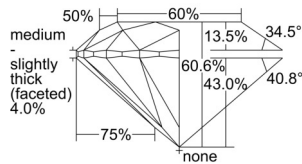

GIA®

FACSIMILE

GIA REPORT

7501334848

Verify this report at GIA.edu

GIA NATURAL DIAMOND DOSSIER®

September 03, 2024
GIA Report Number 7501334848
Shape and Cutting Style ..... Round Brilliant
Measurements ..... 4.36 - 4.39 x 2.65 mm

GRADING RESULTS

Carat Weight ..... 0.31 carat
Color Grade ..... F
Clarity Grade SI2
Cut Grade ..... Excellent

ADDITIONAL GRADING INFORMATION

Polish ..... Excellent
Symmetry ..... Excellent
Fluorescence ..... None
Clarity Characteristics ..... Twinning Wisp
Inscription(s): GIA 7501334848

PROPORTIONS

Profile to actual proportions

GRADING SCALES

GIA COLOR SCALE

COLORED	D
	E
	F
	G
	H
	I
	J
NEAR COLORLESS	K
	L
	M
	N
	O
	P
	R
	S
	T
	U
	V
	W
	X
	Y
LIGHT	Z

GIA CLARITY SCALE

GIA CUT SCALE

EXCELLENT
VERY GOOD
GOOD
FAIR
POOR