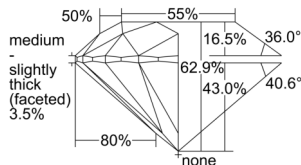

GIA®

FACSIMILE

GIA REPORT 7501335706

Verify this report at GIA.edu

GIA NATURAL DIAMOND DOSSIER®

September 03, 2024
GIA Report Number 7501335706
Shape and Cutting Style ..... Round Brilliant
Measurements ..... 5.02 - 5.07 x 3.18 mm

GRADING RESULTS

Carat Weight ..... 0.50 carat
Color Grade ..... F
Clarity Grade VS1
Cut Grade ..... Excellent

ADDITIONAL GRADING INFORMATION

Polish ..... Excellent
Symmetry ..... Excellent
Fluorescence ..... None
Clarity Characteristics.....Cavity, Feather, Pinpoint, Cloud
Inscription(s): GIA 7501335706

PROPORTIONS

Profile to actual proportions