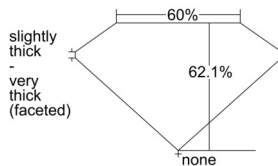

GIA®

FACSIMILE

GIA REPORT 7501339776

Verify this report at GIA.edu

GIA NATURAL DIAMOND DOSSIER®

September 03, 2024
GIA Report Number 7501339776
Shape and Cutting Style ..... Pear Brilliant
Measurements ..... 6.63 x 4.02 x 2.50 mm

GRADING RESULTS

Carat Weight ..... 0.41 carat
Color Grade ..... G
Clarity Grade VVS2

ADDITIONAL GRADING INFORMATION

Polish ..... Excellent
Symmetry ..... Very Good
Fluorescence ..... None
Clarity Characteristics ..... Pinpoint
Inscription(s): GIA 7501339776

PROPORTIONS

Profile not to actual proportions

GRADING SCALES

GIA COLOR SCALE		GIA CLARITY SCALE			
COLORLESS	D	VERY VERY SLIGHTLY INCLUDED	FLAWLESS		
	E		INTERNALLY FLAWLESS		
	F		VVS₁		
	G		VVS₂		
	NEAR COLORLESS	H	VERY SLIGHTLY INCLUDED	VS₁	
		I		VS₂	
		FAINT	J	SLIGHTLY INCLUDED	SI₁
			K		SI₂
	L		I₁		
	VERT LIGHT		M	INCLUDED	I₂
N			I₃		
O					
P					
LIGHT	Q				
	R				
	S				
	T				
	U				
	V				
W					
X					
Y					
Z