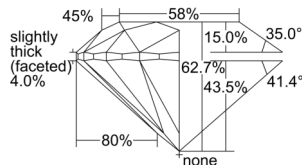

GIA®

FACSIMILE

GIA REPORT 7501341664

Verify this report at GIA.edu

GIA NATURAL DIAMOND DOSSIER®

September 04, 2024
GIA Report Number 7501341664
Shape and Cutting Style ..... Round Brilliant
Measurements ..... 3.92 - 3.94 x 2.46 mm

GRADING RESULTS

Carat Weight ..... 0.23 carat
Color Grade ..... E
Clarity Grade VS2
Cut Grade ..... Excellent

ADDITIONAL GRADING INFORMATION

Polish ..... Excellent
Symmetry ..... Excellent
Fluorescence ..... None
Clarity Characteristics ..... Crystal, Cloud, Feather
Inscription(s): GIA 7501341664

PROPORTIONS

Profile to actual proportions

GRADING SCALES

GIA COLOR SCALE	GIA CLARITY SCALE	GIA CUT SCALE	
D	FLAWLESS	EXCELLENT	
E	INTERNALLY FLAWLESS		
F		VVS₁	VERY GOOD
G	VVS₂		
H	VS₁	GOOD	
I	VS₂		
J	SI₁	FAIR	
K	SI₂		
L	I₁	POOR	
M	I₂		
N	I₃		
O			
P			
Q			
R			
S			
T			
U			
V			
W			
X			
Y			
Z