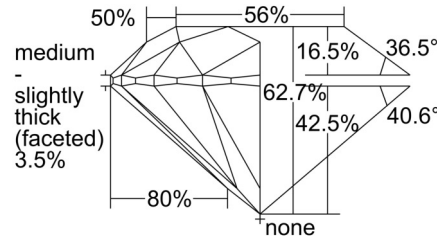

**GIA NATURAL DIAMOND GRADING REPORT**

September 04, 2024

GIA Report Number ..... 7501342936

Shape and Cutting Style ..... Round Brilliant

Measurements ..... 6.33 - 6.37 x 3.98 mm

**GRADING RESULTS**

Carat Weight ..... 1.00 carat

**Comments:** Additional clouds are not shown. Pinpoints are not shown.

**PROPORTIONS**

Profile to actual proportions

**CLARITY CHARACTERISTICS**

**KEY TO SYMBOLS\***

- Crystal
- Knot
- Cloud
- △ Indented Natural
- ∖ Needle

\* Red symbols denote internal characteristics (inclusions). Green or black symbols denote external characteristics (blemishes). Diagram is an approximate representation of the diamond, and symbols shown indicate type, position, and approximate size of clarity characteristics. All clarity characteristics may not be shown. Details of finish are not shown.