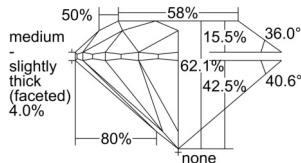

GIA®

FACSIMILE

GIA REPORT 7501343209

Verify this report at GIA.edu

GIA NATURAL DIAMOND DOSSIER®

September 05, 2024
GIA Report Number 7501343209
Shape and Cutting Style ..... Round Brilliant
Measurements ..... 6.20 - 6.24 x 3.86 mm

GRADING RESULTS

Carat Weight ..... 0.93 carat
Color Grade ..... H
Clarity Grade VS2
Cut Grade ..... Excellent

ADDITIONAL GRADING INFORMATION

Polish ..... Excellent
Symmetry ..... Excellent
Fluorescence ..... None
Clarity Characteristics ..... Cloud, Feather
Inscription(s): GIA 7501343209

PROPORTIONS

Profile to actual proportions

GRADING SCALES

GIA COLOR SCALE	GIA CLARITY SCALE	GIA CUT SCALE	
D	FLAWLESS	EXCELLENT	
E	INTERNALLY FLAWLESS		
F		VVS₁	VERY GOOD
G	VVS₂		
H	VS₁	GOOD	
I	VS₂		
J	SI₁	FAIR	
K	SI₂		
L	I₁	POOR	
M	I₂		
N	I₃		
O			
P			
Q			
R			
S			
T			
U			
V			
W			
X			
Y			
Z