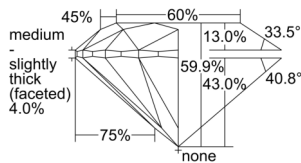

GIA®

FACSIMILE

GIA REPORT 7501344445

Verify this report at GIA.edu

GIA NATURAL DIAMOND DOSSIER®

September 04, 2024
GIA Report Number 7501344445
Shape and Cutting Style ..... Round Brilliant
Measurements ..... 4.43 - 4.45 x 2.66 mm

GRADING RESULTS

Carat Weight ..... 0.32 carat
Color Grade ..... E
Clarity Grade VS2
Cut Grade ..... Excellent

ADDITIONAL GRADING INFORMATION

Polish ..... Excellent
Symmetry ..... Excellent
Fluorescence ..... None
Clarity Characteristics ..... Cloud, Crystal, Feather
Inscription(s): GIA 7501344445

PROPORTIONS

Profile to actual proportions

GRADING SCALES

GIA COLOR SCALE	GIA CLARITY SCALE	GIA CUT SCALE	
D	FLAWLESS	EXCELLENT	
E	INTERNALLY FLAWLESS		
F		VVS₁	VERY GOOD
G	VVS₂		
H	VS₁	GOOD	
I	VS₂		
J	SI₁	FAIR	
K	SI₂		
L	I₁	POOR	
M	I₂		
N	I₃		
O			
P			
Q			
R			
S			
T			
U			
V			
W			
X			
Y			
Z