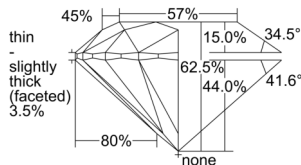

GIA®

FACSIMILE

GIA REPORT 7501347149

Verify this report at GIA.edu

GIA NATURAL DIAMOND DOSSIER®

September 04, 2024
GIA Report Number 7501347149
Shape and Cutting Style ..... Round Brilliant
Measurements ..... 4.77 - 4.80 x 2.99 mm

GRADING RESULTS

Carat Weight ..... 0.41 carat
Color Grade ..... D
Clarity Grade S11
Cut Grade ..... Excellent

ADDITIONAL GRADING INFORMATION

Polish ..... Excellent
Symmetry ..... Excellent
Fluorescence ..... None
Clarity Characteristics ..... Crystal, Cloud
Inscription(s): GIA 7501347149

PROPORTIONS

Profile to actual proportions

GRADING SCALES

GIA COLOR SCALE	GIA CLARITY SCALE	GIA CUT SCALE	
D	FLAWLESS	EXCELLENT	
E	INTERNALLY FLAWLESS		
F		VVS₁	VERY GOOD
G	VVS₂		
H	VS₁	GOOD	
I	VS₂		
J	S1₁	FAIR	
K	S1₂		
L	I₁	POOR	
M	I₂		
N	I₃		
O			
P			
Q			
R			
S			
T			
U			
V			
W			
X			
Y			
Z