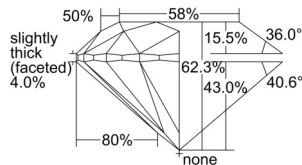

GIA®

FACSIMILE

GIA REPORT 7501351124

Verify this report at GIA.edu

GIA NATURAL DIAMOND DOSSIER®

September 04, 2024
GIA Report Number 7501351124
Shape and Cutting Style ..... Round Brilliant
Measurements ..... 5.03 - 5.06 x 3.14 mm

GRADING RESULTS

Carat Weight ..... 0.50 carat
Color Grade ..... F
Clarity Grade S11
Cut Grade ..... Excellent

ADDITIONAL GRADING INFORMATION

Polish ..... Excellent
Symmetry ..... Excellent
Fluorescence ..... None
Clarity Characteristics ..... Cloud, Crystal, Feather
Inscription(s): GIA 7501351124

PROPORTIONS

Profile to actual proportions

GRADING SCALES

GIA COLOR SCALE	GIA CLARITY SCALE	GIA CUT SCALE	
D	FLAWLESS	EXCELLENT	
E	INTERNALLY FLAWLESS		
F		VVS₁	VERY GOOD
G	VVS₂		
H	VS₁	GOOD	
I	VS₂		
J	S1₁	FAIR	
K	S1₂		
L	I₁	POOR	
M	I₂		
N	I₃		
O			
P			
Q			
R			
S			
T			
U			
V			
W			
X			
Y			
Z