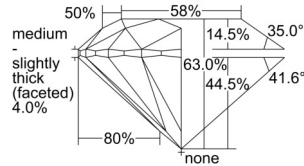

GIA®

FACSIMILE

GIA NATURAL DIAMOND DOSSIER®

September 04, 2024
GIA Report Number 7501356441
Shape and Cutting Style ..... Round Brilliant
Measurements ..... 4.67 - 4.70 x 2.95 mm

GRADING RESULTS

Carat Weight ..... 0.40 carat
Color Grade ..... E
Clarity Grade S11
Cut Grade ..... Excellent

ADDITIONAL GRADING INFORMATION

Polish ..... Excellent
Symmetry ..... Excellent
Fluorescence ..... None
Clarity Characteristics ..... Feather
Inscription(s): GIA 7501356441

GIA REPORT 7501356441

Verify this report at GIA.edu

PROPORTIONS

Profile to actual proportions

GRADING SCALES

GIA COLOR SCALE	GIA CLARITY SCALE	GIA CUT SCALE	
D	FLAWLESS	EXCELLENT	
E	INTERNALLY FLAWLESS		
F		VVS₁	VERY GOOD
G	VVS₂		
H	VS₁	GOOD	
I	VS₂		
J	S1₁	FAIR	
K	S1₂		
L	I₁	POOR	
M	I₂		
N	I₃		
O			
P			
Q			
R			
S			
T			
U			
V			
W			
X			
Y			
Z