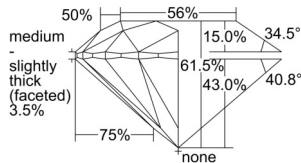

GIA®

FACSIMILE

GIA REPORT 7501358969

Verify this report at GIA.edu

GIA NATURAL DIAMOND DOSSIER®

September 04, 2024
GIA Report Number 7501358969
Shape and Cutting Style ..... Round Brilliant
Measurements ..... 5.45 - 5.48 x 3.36 mm

GRADING RESULTS

Carat Weight ..... 0.61 carat
Color Grade ..... G
Clarity Grade S11
Cut Grade ..... Excellent

ADDITIONAL GRADING INFORMATION

Polish ..... Excellent
Symmetry ..... Excellent
Fluorescence ..... Medium Blue
Clarity Characteristics ..... Crystal, Feather
Inscription(s): GIA 7501358969

PROPORTIONS

Profile to actual proportions

GRADING SCALES

GIA COLOR SCALE

COLOREDNESS	D
	E
	F
	G
	H
	I
	J
NEAR COLORLESS	K
	L
FAIN	M
	N
	O
	P
VERY LIGHT	Q
	R
	S
	T
	U
	V
	W
	X
	Y
LIGHT	Z

GIA CLARITY SCALE

VERY VERY SLIGHTLY INCLUDED	FLAWLESS
	INTERNALLY FLAWLESS
VERY SLIGHTLY INCLUDED	VVS₁
	VVS₂
SLIGHTLY INCLUDED	VS₁
	VS₂
INCLUDED	I₁
	I₂
	I₃

GIA CUT SCALE

EXCELLENT
VERY GOOD
GOOD
FAIR
POOR