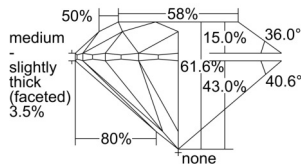

GIA®

FACSIMILE

GIA REPORT 7501360272

Verify this report at GIA.edu

GIA NATURAL DIAMOND DOSSIER®

September 04, 2024
GIA Report Number 7501360272
Shape and Cutting Style ..... Round Brilliant
Measurements ..... 5.67 - 5.70 x 3.51 mm

GRADING RESULTS

Carat Weight ..... 0.70 carat
Color Grade ..... D
Clarity Grade VS2
Cut Grade ..... Excellent

ADDITIONAL GRADING INFORMATION

Polish ..... Excellent
Symmetry ..... Excellent
Fluorescence ..... None
Clarity Characteristics ..... Crystal, Cloud, Feather
Inscription(s): GIA 7501360272

PROPORTIONS

Profile to actual proportions

GRADING SCALES

GIA COLOR SCALE	GIA CLARITY SCALE	GIA CUT SCALE	
D	FLAWLESS	EXCELLENT	
E	INTERNALLY FLAWLESS		
F		VVS₁	VERY GOOD
G	VVS₂		
H	VS₁	GOOD	
I	VS₂		
J	SI₁	FAIR	
K	SI₂		
L	I₁	POOR	
M	I₂		
N	I₃		
O			
P			
Q			
R			
S			
T			
U			
V			
W			
X			
Y			
Z