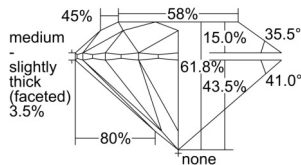

GIA®

FACSIMILE

GIA REPORT

7501366846

Verify this report at GIA.edu

GIA NATURAL DIAMOND DOSSIER®

September 06, 2024
GIA Report Number 7501366846
Shape and Cutting Style ..... Round Brilliant
Measurements ..... 4.29 - 4.33 x 2.66 mm

GRADING RESULTS

Carat Weight ..... 0.30 carat
Color Grade I
Clarity Grade VS1
Cut Grade ..... Excellent

ADDITIONAL GRADING INFORMATION

Polish ..... Excellent
Symmetry ..... Excellent
Fluorescence ..... None
Clarity Characteristics ..... Cloud, Pinpoint
Inscription(s): GIA 7501366846

PROPORTIONS

Profile to actual proportions

GRADING SCALES

GIA COLOR SCALE	GIA CLARITY SCALE	GIA CUT SCALE	
D	FLAWLESS	EXCELLENT	
E	INTERNALLY FLAWLESS		
F		VVS₁	VERY GOOD
G	VVS₂		
H	VS₁	GOOD	
I	VS₂		
J	SI₁	FAIR	
K	SI₂		
L	I₁	POOR	
M	I₂		
N	I₃		
O			
P			
Q			
R			
S			
T			
U			
V			
W			
X			
Y			
Z