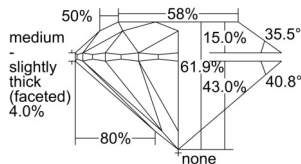

GIA®

FACSIMILE

GIA REPORT 7501373606

Verify this report at GIA.edu

GIA NATURAL DIAMOND DOSSIER®

September 06, 2024
GIA Report Number 7501373606
Shape and Cutting Style ..... Round Brilliant
Measurements ..... 5.69 - 5.72 x 3.53 mm

GRADING RESULTS

Carat Weight ..... 0.71 carat
Color Grade ..... J
Clarity Grade VS2
Cut Grade ..... Excellent

ADDITIONAL GRADING INFORMATION

Polish ..... Excellent
Symmetry ..... Excellent
Fluorescence ..... Strong Blue
Clarity Characteristics ..... Crystal, Cloud, Feather
Inscription(s): GIA 7501373606

PROPORTIONS

Profile to actual proportions

GRADING SCALES

GIA COLOR SCALE	GIA CLARITY SCALE	GIA CUT SCALE	
D	FLAWLESS	EXCELLENT	
E	INTERNALLY FLAWLESS		
F		VVS₁	VERY GOOD
G	VVS₂		
H	VS₁	GOOD	
I	VS₂		
J	SI₁	FAIR	
K	SI₂		
L	I₁	POOR	
M	I₂		
N	I₃		
O			
P			
Q			
R			
S			
T			
U			
V			
W			
X			
Y			
Z