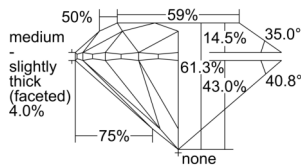

GIA®

FACSIMILE

GIA REPORT 7501377273

Verify this report at GIA.edu

GIA NATURAL DIAMOND DOSSIER®

September 09, 2024
GIA Report Number 7501377273
Shape and Cutting Style ..... Round Brilliant
Measurements ..... 3.82 - 3.84 x 2.35 mm

GRADING RESULTS

Carat Weight ..... 0.21 carat
Color Grade ..... G
Clarity Grade VVS2
Cut Grade ..... Excellent

ADDITIONAL GRADING INFORMATION

Polish ..... Excellent
Symmetry ..... Excellent
Fluorescence ..... None
Clarity Characteristics..... Feather, Pinpoint, Internal Graining
Inscription(s): GIA 7501377273

PROPORTIONS

Profile to actual proportions

GRADING SCALES

GIA COLOR SCALE

COLORLESS	D
	E
	F
	G
	H
	I
	J
NEAR COLORLESS	K
	L
FAIN	M
	N
	O
	P
	Q
VERY LIGHT	R
	S
	T
	U
	V
	W
	X
	Y
LIGHT	Z

GIA CLARITY SCALE

FLAWLESS	INTERNAL FLAWLESS	
		FLAWLESS
VERY VERY SLIGHTLY INCLUDED	VVS₁	
	VVS₂	
VERY SLIGHTLY INCLUDED	VS₁	
	VS₂	
SLIGHTLY INCLUDED	SI₁	
	SI₂	
INCLUDED	I₁	
	I₂	
	I₃	

GIA CUT SCALE

EXCELLENT
VERY GOOD
GOOD
FAIR
POOR