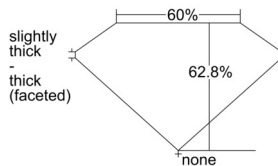

GIA®

FACSIMILE

GIA REPORT 7501386148

Verify this report at GIA.edu

GIA NATURAL DIAMOND DOSSIER®

September 09, 2024
GIA Report Number 7501386148
Shape and Cutting Style ..... Oval Brilliant
Measurements ..... 6.07 x 4.35 x 2.73 mm

GRADING RESULTS

Carat Weight ..... 0.47 carat
Color Grade ..... E
Clarity Grade VS1

ADDITIONAL GRADING INFORMATION

Polish ..... Excellent
Symmetry ..... Excellent
Fluorescence ..... None
Clarity Characteristics ..... Feather, Needle, Pinpoint
Inscription(s): GIA 7501386148

PROPORTIONS

Profile not to actual proportions

GRADING SCALES

GIA COLOR SCALE		GIA CLARITY SCALE		
NEAR COLORLESS	D	VERY VERY SLIGHTLY INCLUDED	FLAWLESS	
	E		INTERNALLY FLAWLESS	
	F	VERY SLIGHTLY INCLUDED	VS₁	
	G		VS₂	
	H		VS₁	
	FAINT	I	SLIGHTLY INCLUDED	SI₁
		J		SI₂
		K	INCLUDED	I₁
		L		I₂
		M		I₃
VERY LIGHT		N	LIGHT	
		O		
		P		
	Q			
	R			
	S			
LIGHT	T			
	U			
	V			
	W			
	X			
Y				
Z