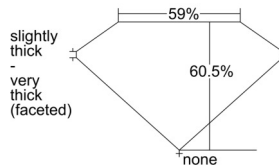

GIA®

FACSIMILE

GIA REPORT

7501386181

Verify this report at GIA.edu

GIA NATURAL DIAMOND DOSSIER®

September 10, 2024
GIA Report Number 7501386181
Shape and Cutting Style ..... Heart Brilliant
Measurements ..... 4.38 x 5.16 x 3.12 mm

GRADING RESULTS

Carat Weight ..... 0.42 carat
Color Grade ..... E
Clarity Grade VS1

ADDITIONAL GRADING INFORMATION

Polish ..... Excellent
Symmetry ..... Excellent
Fluorescence ..... None
Clarity Characteristics ..... Cloud, Pinpoint
Inscription(s): GIA 7501386181

PROPORTIONS

Profile not to actual proportions

GRADING SCALES

GIA COLOR SCALE		GIA CLARITY SCALE		
COLORLESS	D	VERY VERY SLIGHTLY INCLUDED	FLAWLESS	
	E		INTERNALLY FLAWLESS	
	F		VS₁	
	G		VS₂	
	NEAR COLORLESS	H	VERY SLIGHTLY INCLUDED	VS₁
		I		VS₂
		J		SI₁
		K		SI₂
	FAINT	L	SLIGHTLY INCLUDED	I₁
		M		I₂
N		I₃		
O				
VERT LIGHT	P	INCLUDED		
	Q			
	R			
	S			
	T			
	U			
	V			
	W			
LIGHT	X			
	Y			
	Z